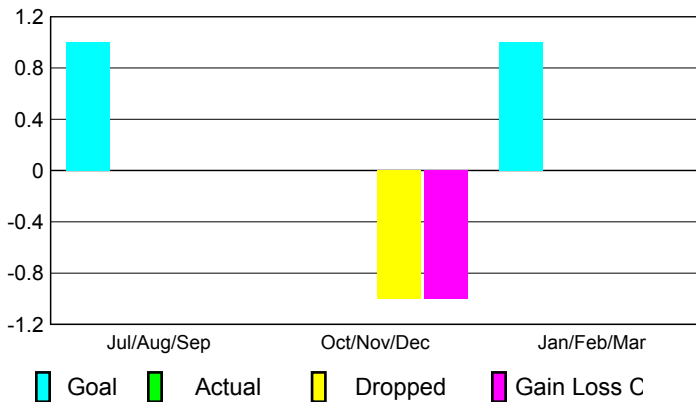

2009-2010 GMT Quarterly Report for District (or Undistricted) **District 7 L**

GMT: JOHN 'JACK' R FERGUSON

Location: ARKANSAS

GMT CA: 1

CLUBS

Club Results
2009-2010

Clubs
2008-2009

Month	New Club Goal	Actual New Clubs	Actual Dropped Clubs	Gain/Loss of Clubs	Gain/Loss of Clubs
Jul/Aug/Sep	1	0	0	0	0
Oct/Nov/Dec	0	0	-1	-1	1
Jan/Feb/Mar	1	0	0	0	0
Totals	2	0	-1	-1	1

Club Results 2009-2010

Goal, New, Dropped, Gain/Loss

Comparison of Club Gain/Loss

Current Year Compared to the Previous Year

YTD Status Quo Clubs 2009-2010

Status Quo Clubs Compared to Status Quo Members

MEMBERSHIP